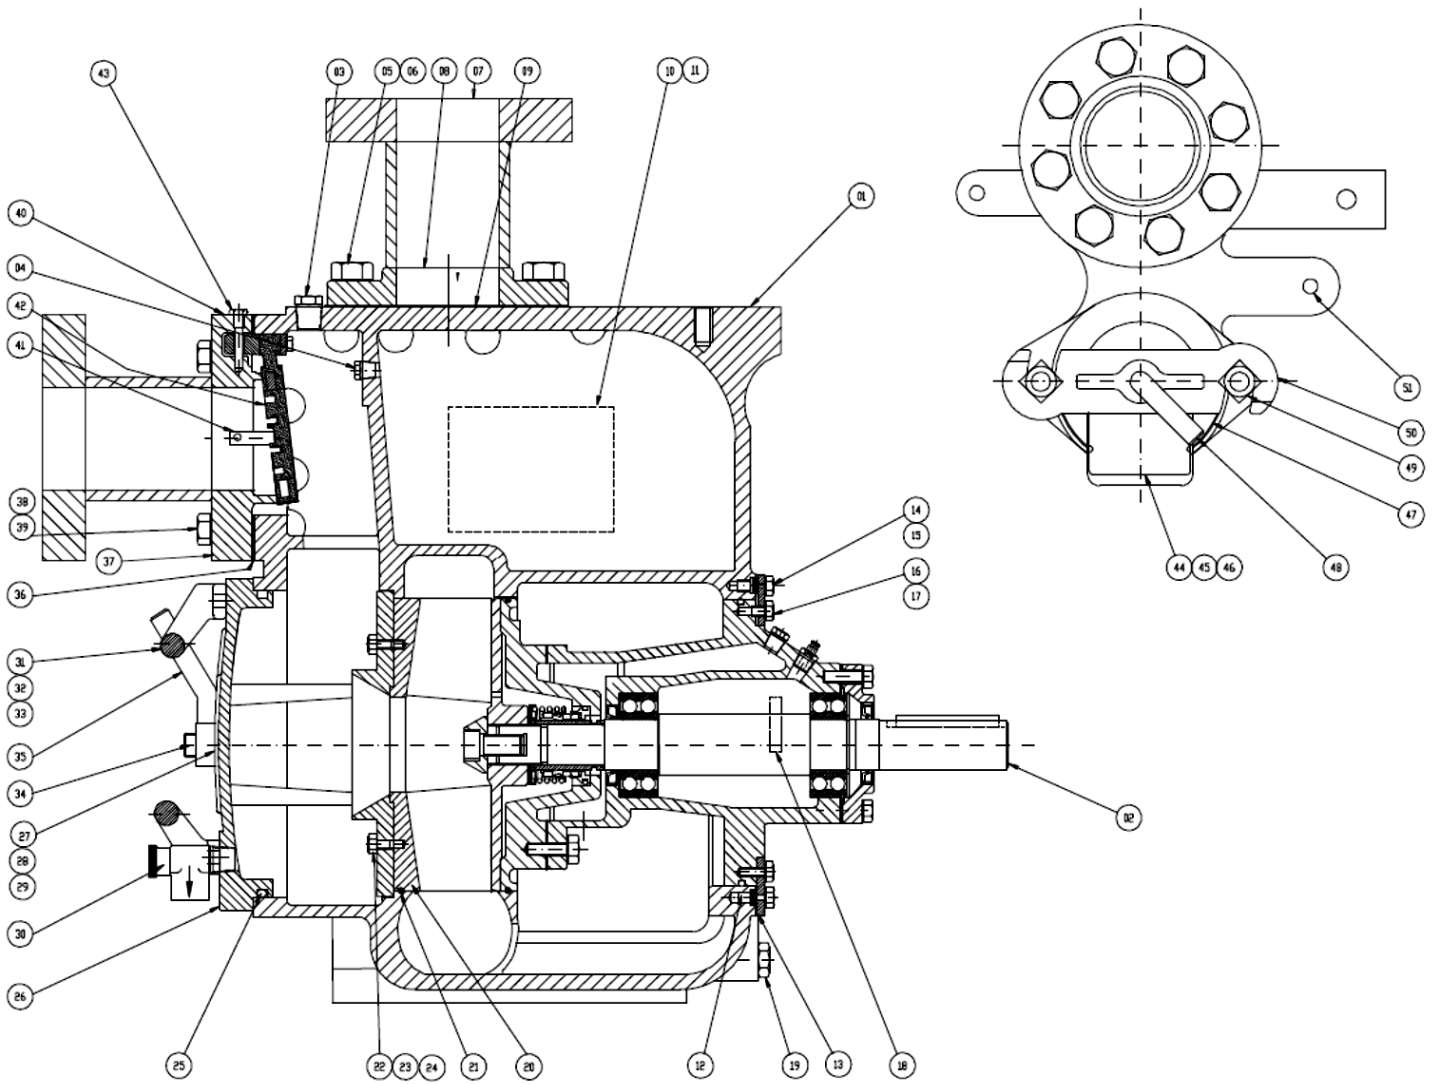

SPARE PARTS LIST

HP-6 SERIES PUMP

ESCO PUMPS
4370 La Jolla Village Drive
Suite 400 / San Diego/CA 92122
PH: (844) 786-7372

SECTION DRAWING

FIGURE 1. PUMP MODEL HP-6

POS.	Q'TY	DESCRIPTION	PART NUMBER
01	1	PUMP CASING	9600132000
02	1	ROTATING ASSEMBLY	9600152000 *
03	1	PIPE PLUG	3310271020
04	1	PIPE PLUG	3310271020
05	8	HEX HD CAPSCREW	2101265840
06	8	LOCKWASHER	2321080920
07	1	DISCHARGE STICKER	9901341000
08	1	DISCHARGE FLANGE SPOOL	9802717000
09	1	DISCHARGE SPOOL GASKET	9901324000 *
10	1	NAME PLATE	9901326000
11	4	DRIVE SCREW	2750201200
12	6	ROT ASSY SCREW SET	2102133870
13	1	CASING RING	9901362000
14	6	HEX HD CAPSCREW	2101263890
15	6	LOCKWASHER	2321080840
16	6	HEX HD CAPSCREW	2101263890
17	6	LOCKWASHER	2321080840
18	1	ROTATION DECAL	9901433000
19	1	PIPE PLUG	3310271100
20	1	WEAR PLATE ASSY	9800880000 *
21	1	WEAR PLATE ORING	3606131060 *
22	4	STUD	9901425000
23	1	HEX NUT	2211270030
24	4	LOCKWASHER	2321080800
25	1	BACK COVER ORING	3606224540 *
26	1	BACK COVER PLATE ASSY	9700470000
27	1	WARNING PLATE	9901328000
28	4	DRIVE SCREW	2750201200
29	1	CAUTION DECAL	9901329000
30	1	PRESSURE RELIEF VALVE	3768500301
31	2	BACK COVER PLATE HANDLE	9800887000
32	4	HEX HD CAPSCREW	2101262570
33	4	LOCKWASHER	2321080800
34	2	STUD	9901332000
35	2	HAND NUT	9901309000
36	1	SUCTION FLANGE GASKET	9901523000 *
37	1	SUCTION FLANGE SPOOL	9802713000
38	8	HEX HD CAPSCREW	2101265840
39	8	LOCKWASHER	2321080920
40	1	SUCTION DECAL	9901340000
41	1	PIPE PLUG	3310271020
42	1	VALVE ASSEMBLY	9700460000 *
43	1	CHECK VALVE PIN	9901308000
44	1	FILL COVER ASSY	9901299000
45	1	WARNING PLATE	9901331000