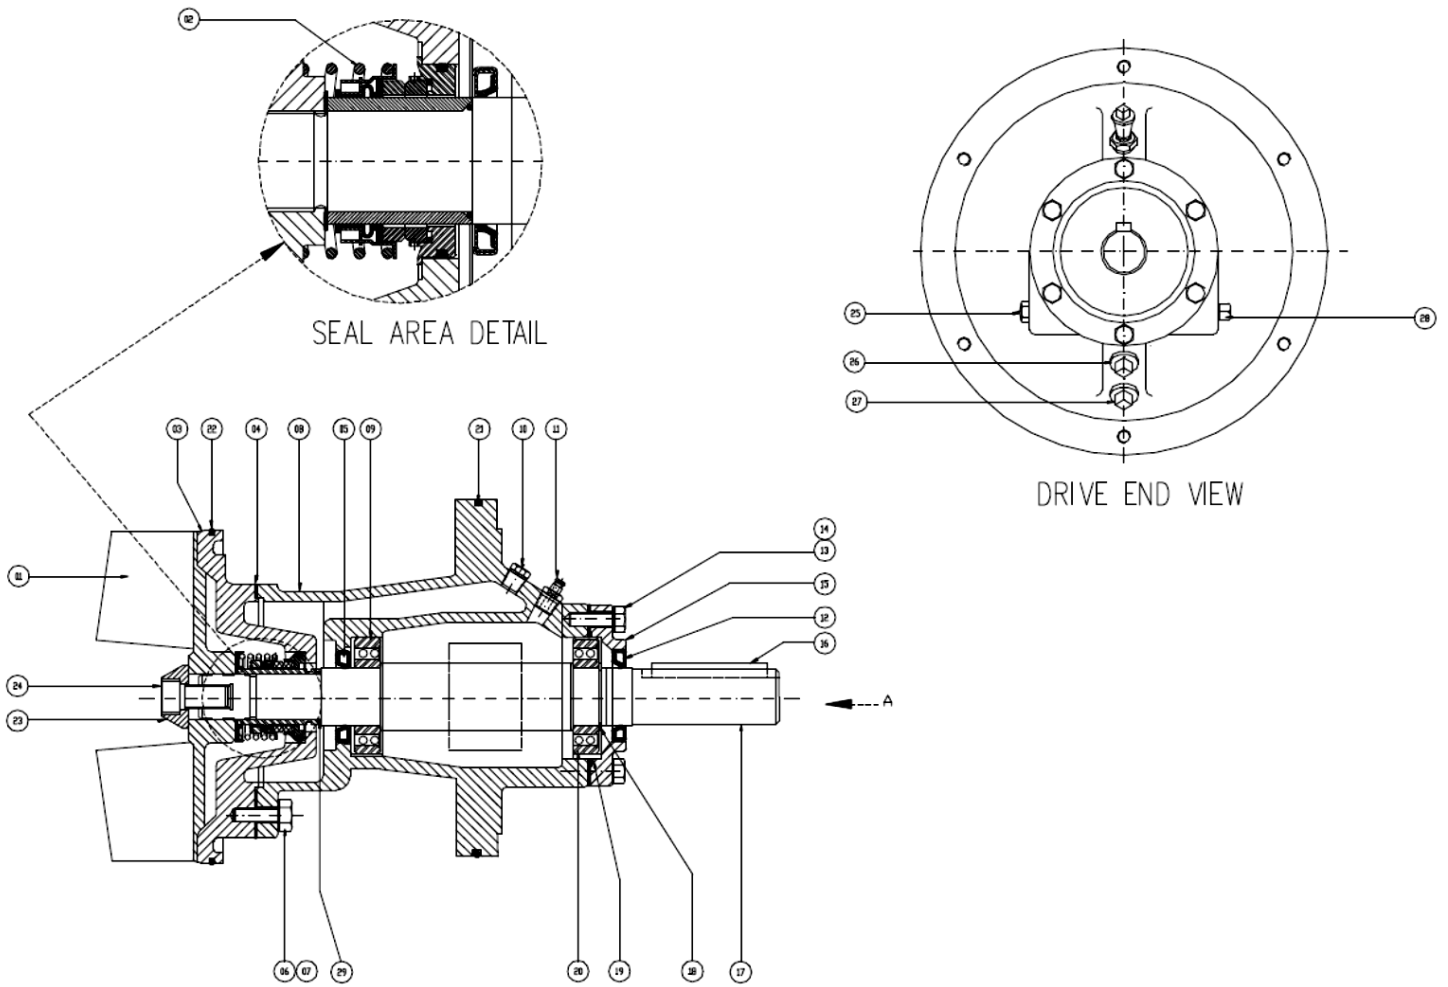

*RECOMMENDED SPARE PARTS

SECTION DRAWING

FIGURE 2. REPAIR ROTATING ASSEMBLY HP-6

REPAIR ROTATING ASSEMBLY HP-6

POS.	Q'TY	DESCRIPTION	PART NUMBER
01	1	IMPELLER	9700468000 *
02	1	SEAL ASSEMBLY	9700907000 *
03	1	SEAL PLATE	9700469000
04	1	SEAL PLATE GASKET	9901364000 *
05	1	INBOARD OIL SEAL	3680049460 *
06	4	HEX HD CAPSCREW	2101265070
07	4	LOCKWASHER	2321080880
08	1	BEARING HOUSING	9700480000
09	1	INBOARD BALL BEARING	3180074480 *
10	1	VENTED SEAL CAVITY PLUG	9901335000
11	1	VENTED SEAL CAVITY PLUG	3310990600
12	1	OUTBOARD OIL SEAL	3680049460
13	6	HEX HD CAPSCREW	2101262590
14	6	LOCKWASHER	2321080800
15	1	BEARING CAP	9901358000
16	1	SHAFT KEY	9901336000 *
17	1	IMPELLER SHAFT	9800899000
18	1	BEARING RETAINING RING	2322600360
19	1	BEARING CAP ORING	3606124980 *
20	1	OUTBOARD BALL BEARING	3180074570 *
21	1	ROTATING ASSEMBLY ORING	3606131040 *
22	1	SEAL PLATE ORING	3606131060 *
23	1	IMPELLER WASHER	9901313000
24	1	IMPELLER CAPSCREW	2102141950
25	1	OIL LEVEL SIGHT GAUGE	3480500200
26	1	PIPE PLUG	3310271060
27	1	PIPE PLUG	3310271060
28	1	PIPE PLUG	3310271080
29	1	SEAL PLATE ORING	3606220260